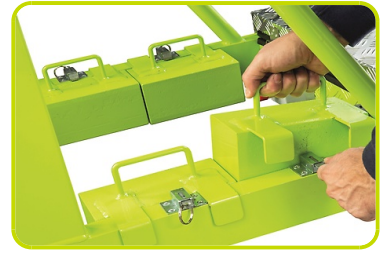

## LIFTING PLATFORM

The LP mobile platform allows to operate safely up to 5 meters with a maximum load of 120 kg. Equipped with 4 steering wheels with central locking system and 2 stabilizers, the unit is extremely lightweight thanks to the aluminum construction. The ergonomic design and the small size allow easy transport into the van and the workplace.

## SAFETY

The 4 heavy-duty castors with polyurethane ring are equipped with a central locking system easy to be operated through the dedicated foot pedal. The bubble surface level shows the operator the correct platform positioning.

## REMOVABLE BALLAST

The 4 ballast lower the platform center of gravity during the operation and are equipped with a fast disconnecting system to reduce the weight during the transport.